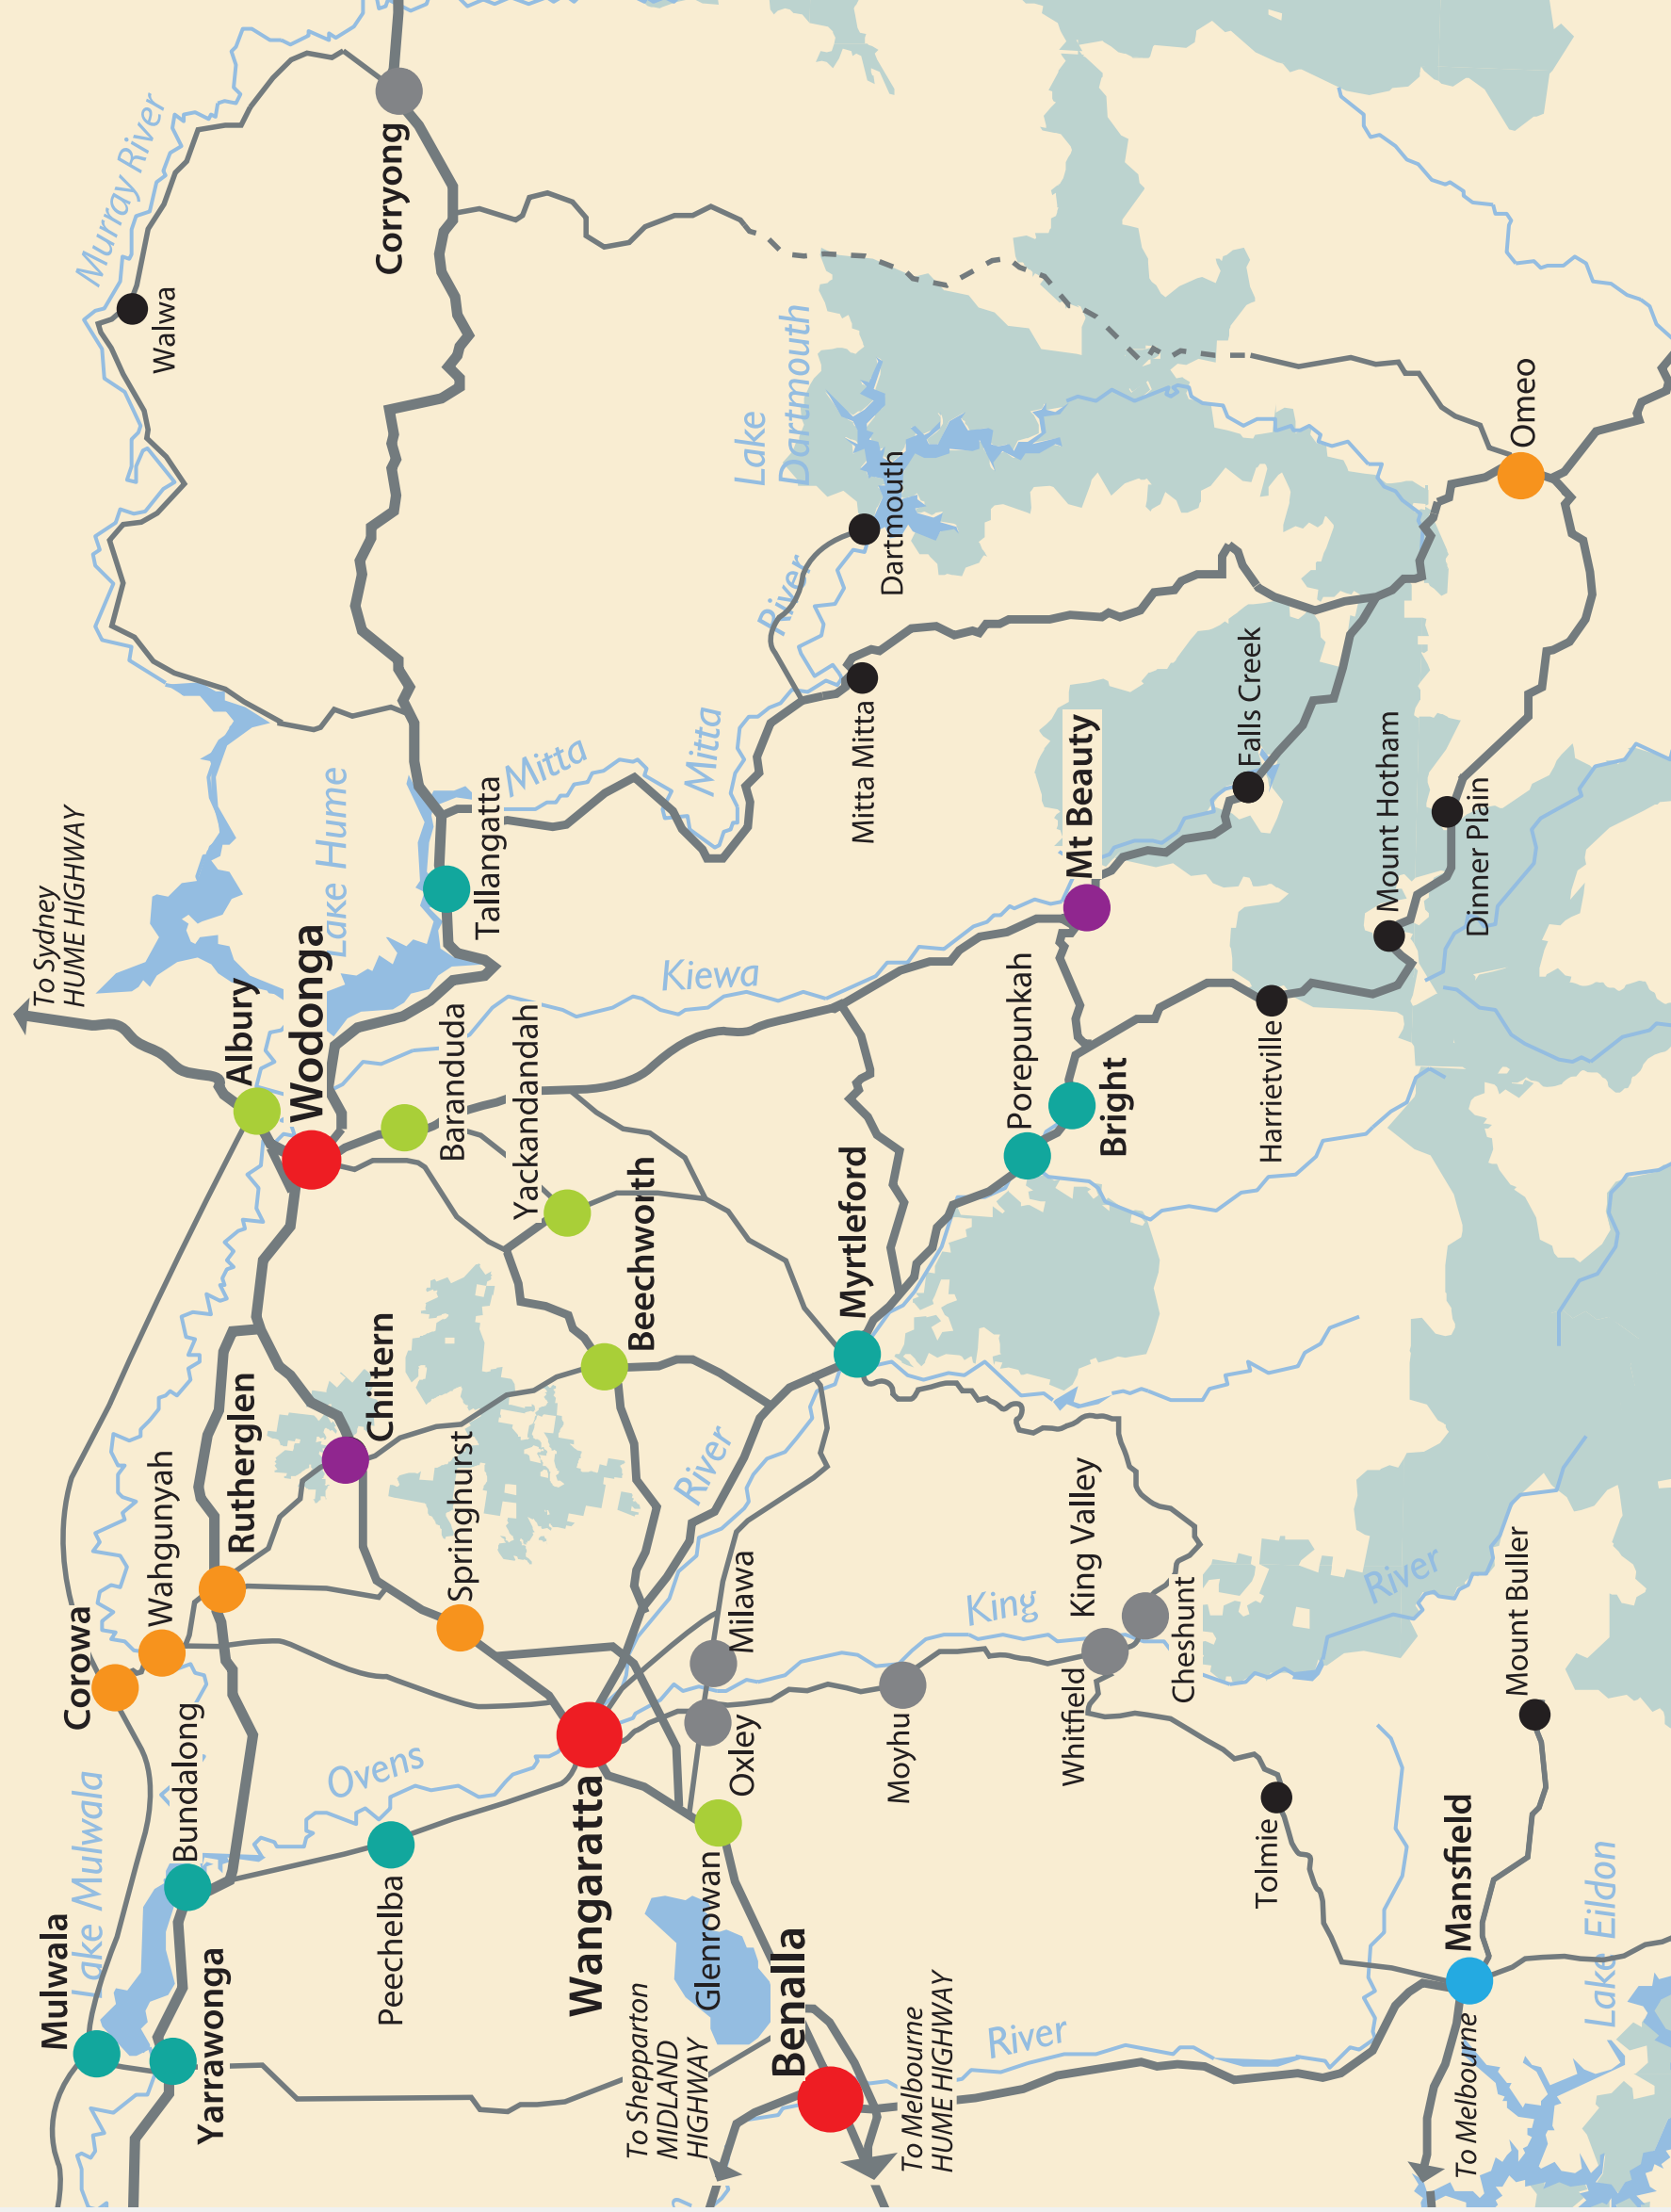

# Getting THERE North East PUBLIC TRANSPORT ROUTE SERVICES

- Corowa, Wahgunyah, Rutherglen:** Public Transport Services to and from Wangaratta and Albury/Wodonga Monday-Friday & Sunday
- Mulwala, Yarrawonga, Bundalong, Peechelba:** Public Transport Services to and from Wangaratta Monday - Friday
- Chiltern:** Public Transport Services daily to and from Wangaratta and Albury/Wodonga
- Springhurst:** Public Transport Services daily to and from Wangaratta
- Glenrowan:** Public Transport Services to and from Wangaratta Wednesdays only
- King Valley, Oxley, Milawa, Moyhu:** Public Transport Services to and from Wangaratta Monday, Wednesday and Friday
- Bright, Myrtleford, Porepunkah:** Public Transport Services daily to and from Wangaratta
- Mt Beauty:** Public Transport Services to and from Wodonga Monday - Friday to and from Wangaratta Monday, Wednesday & Friday via Taxi Link
- Omeo to Bright:** Public Transport Services Monday, Wednesday and Friday. For more information contact O'Connells of Omeo 03 5159 1377
- Baranduda, Beechworth, Yackandandah, Wodonga:** Public Transport Services to Wangaratta, Monday - Friday